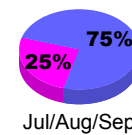

Gender Comparison 2008-2009