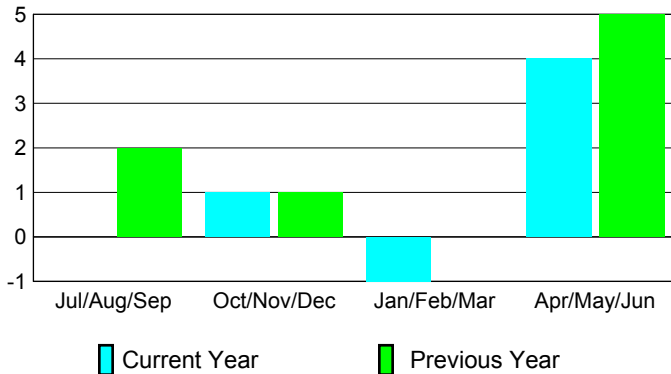

2008-2009 GMT Quarterly Report for District (or Undistricted) **District 403 B**

GMT: **NORBERT BATIONO**

Location: **Multiple**

GMT CA: **6**

CLUBS

Club Results 2008-2009

Clubs 2007-2008

Month	New Club Goal	Actual New Clubs	Actual Dropped Clubs	Gain/Loss of Clubs	Gain/Loss of Clubs
Jul/Aug/Sep	2	0	0	0	2
Oct/Nov/Dec	0	1	0	1	1
Jan/Feb/Mar	3	-1	0	-1	0
Apr/May/June	2	6	-2	4	5
Totals	7	6	-2	4	8

Club Results 2008-2009

Goal, New, Dropped, Gain/Loss

Comparison of Club Gain/Loss

Current Year Compared to the Previous Year

YTD Status Quo Clubs 2008-2009

Status Quo Clubs Compared to Status Quo Members

MEMBERSHIP

Membership Results 2008-2009

Membership 2007-2008

Month	Net Memb Goal	Actual New Memb	Actual Dropped Memb	Gain/Loss of Memb	Gain/Loss of Memb
Jul/Aug/Sep	42	67	-68	-1	73
Oct/Nov/Dec	20	81	-55	26	-14
Jan/Feb/Mar	63	142	-90	52	0
Apr/May/June	42	109	-77	32	90
Totals	167	399	-290	109	149

Membership Results 2008-2009

Goal, New, Dropped, Gain/Loss

Comparison of Membership Gain/Loss

Current Year Compared to the Previous Year

Gender Comparison 2008-2009

Male

Female