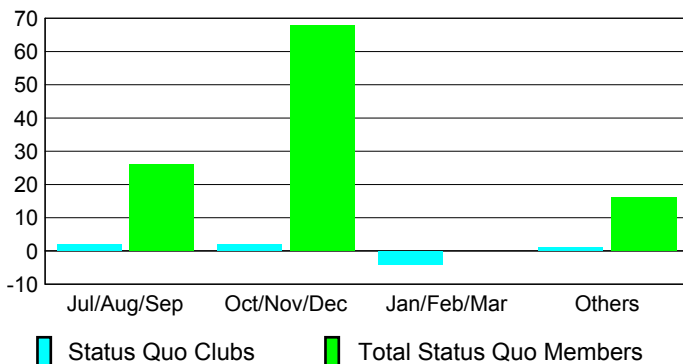

### Clubs 2007-2008

Month	New Club Goal	Actual New Clubs	Actual Dropped Clubs	Gain/Loss of Clubs	Gain/Loss of Clubs
Jul/Aug/Sep	2	0	0	0	2
Oct/Nov/Dec	0	1	0	1	1
Jan/Feb/Mar	3	-1	0	-1	0
Apr/May/June	2	6	-2	4	5
<b>Totals</b>	<b>7</b>	<b>6</b>	<b>-2</b>	<b>4</b>	<b>8</b>

### Club Results 2008-2009

Goal, New, Dropped, Gain/Loss

### Comparison of Club Gain/Loss

Current Year Compared to the Previous Year

### YTD Status Quo Clubs 2008-2009

Status Quo Clubs Compared to Status Quo Members