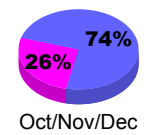

Gender Comparison 2008-2009