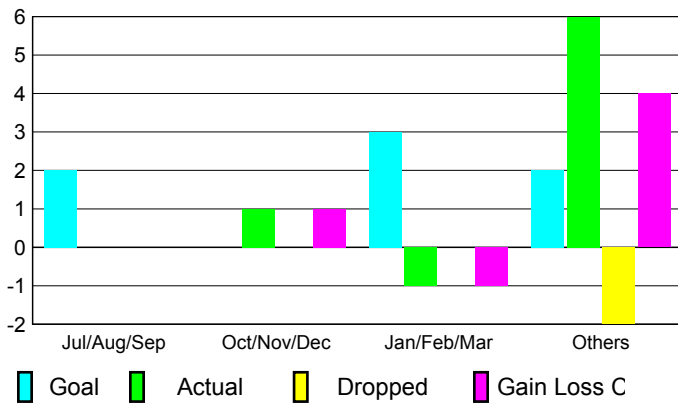

2008-2009 GMT Quarterly Report for District (or Undistricted) **District 403 B**

GMT: **NORBERT BATIONO**

Location: **Multiple**

GMT CA: **6**

CLUBS

Club Results 2008-2009

Clubs 2007-2008

Month	New Club Goal	Actual New Clubs	Actual Dropped Clubs	Gain/Loss of Clubs	Gain/Loss of Clubs
Jul/Aug/Sep	2	0	0	0	2
Oct/Nov/Dec	0	1	0	1	1
Jan/Feb/Mar	3	-1	0	-1	0
Apr/May/June	2	6	-2	4	5
Totals	7	6	-2	4	8

Club Results 2008-2009

Goal, New, Dropped, Gain/Loss

Comparison of Club Gain/Loss

Current Year Compared to the Previous Year