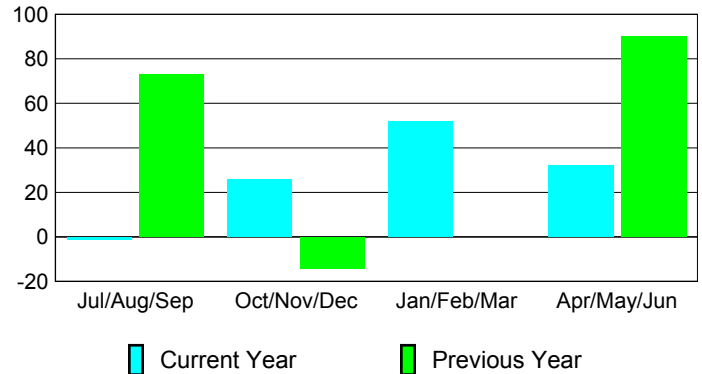

Gender Comparison 2008-2009

Male

Female