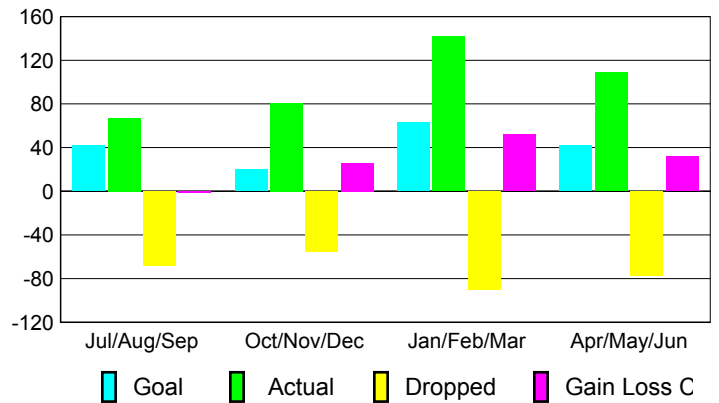

Membership Results 2008-2009

Goal, New, Dropped, Gain/Loss

Comparison of Membership Gain/Loss

Current Year Compared to the Previous Year